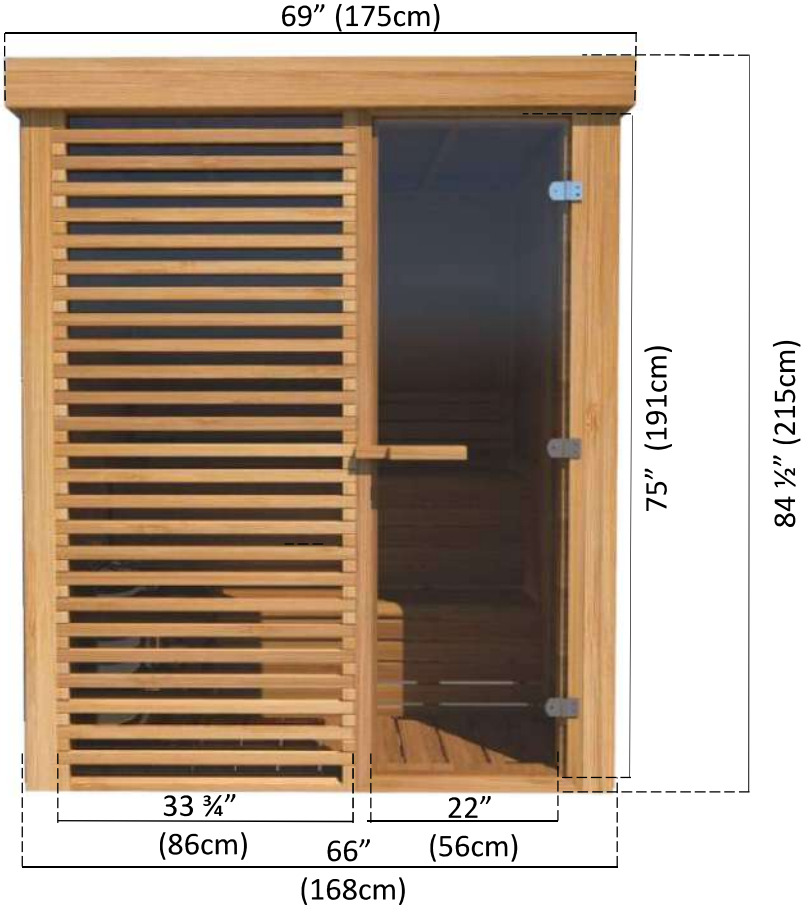

PU550

68"x68" (173cmx173cm)

* Shown with optional "semi - privacy panel" on front wall.

* Note that glass door can be hinged from either side and can also be put on the left or right side of the Pure Cube Sauna.

PU550

68"x68" (173cmx173cm)