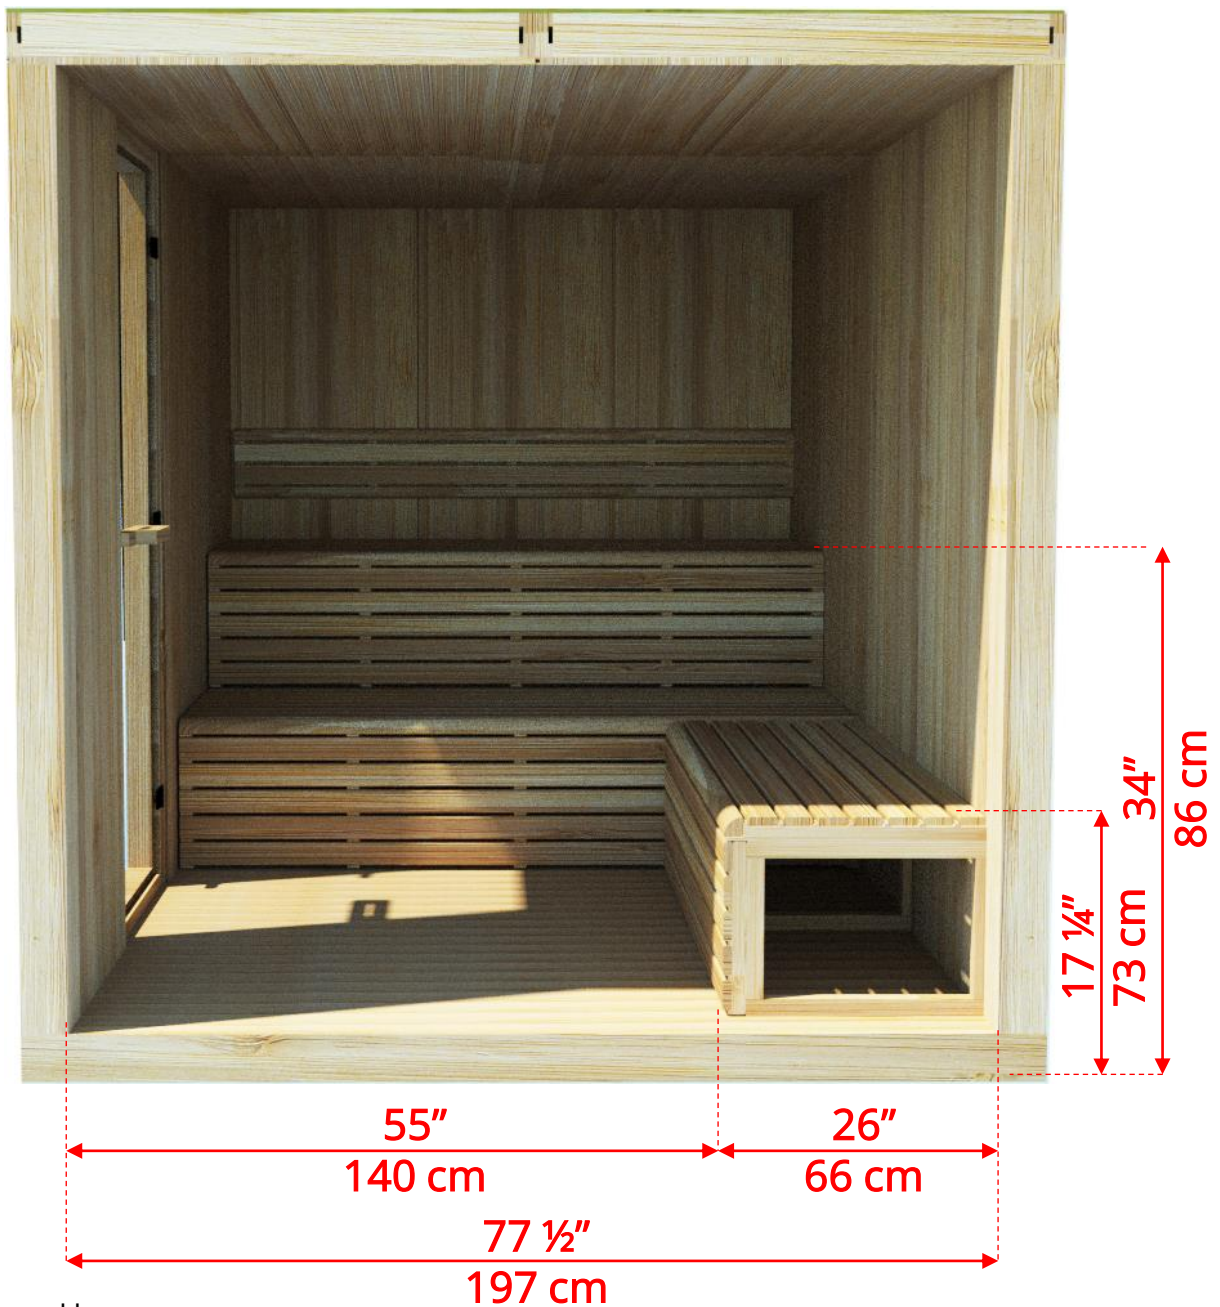

NE6112 Outdoor Pure Cube Neptune Sauna

Manufactured by:

tel: 888-923-9813 | info@leisurecraft.com | web: www.leisurecraft.com

pure cübe

NE6112 Outdoor Pure Cube Neptune Sauna

Manufactured by:

tel: 888-923-9813 | info@leisurecraft.com | web: www.leisurecraft.com