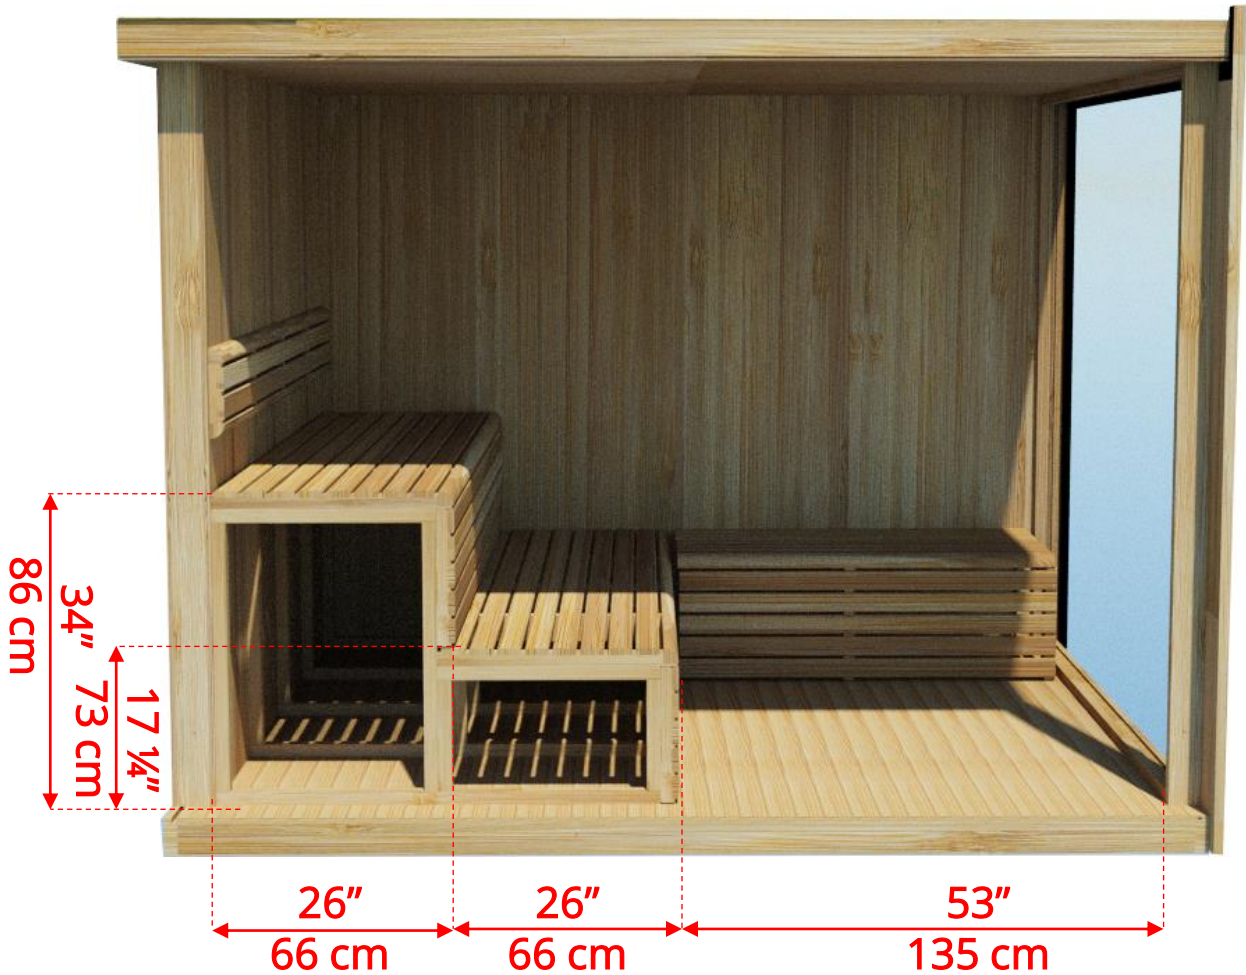

pure cübe

HU6112 Outdoor Pure Cube Hudson Sauna

* Shown without exterior metal siding installed

Manufactured by:

tel: 888-923-9813 | info@leisurecraft.com | web: www.leisurecraft.com

pure cübe

NE6112 Outdoor Pure Cube Neptune Sauna