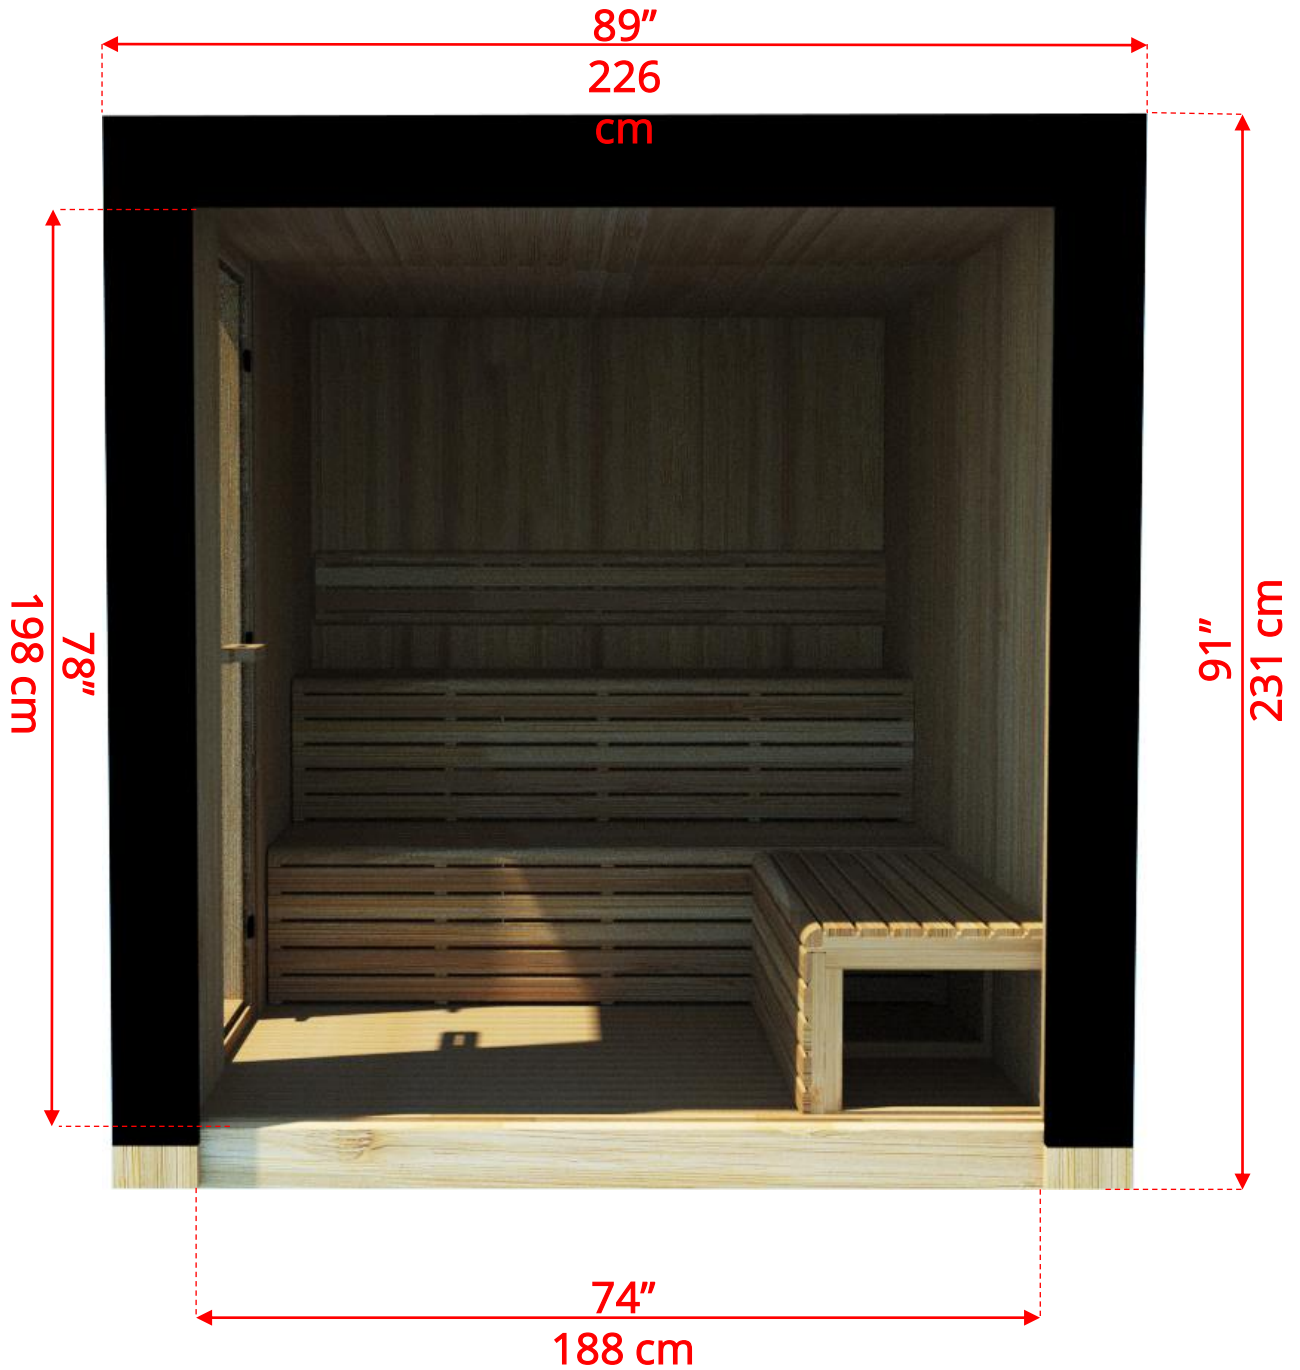

NE6112 Outdoor Pure Cube Neptune Sauna

Manufactured by:

tel: 888-923-9813 | info@leisurecraft.com | web: www.leisurecraft.com

pure cübe

NE6112 Outdoor Pure Cube Neptune Sauna

Manufactured by:

tel: 888-923-9813 | info@leisurecraft.com | web: www.leisurecraft.com