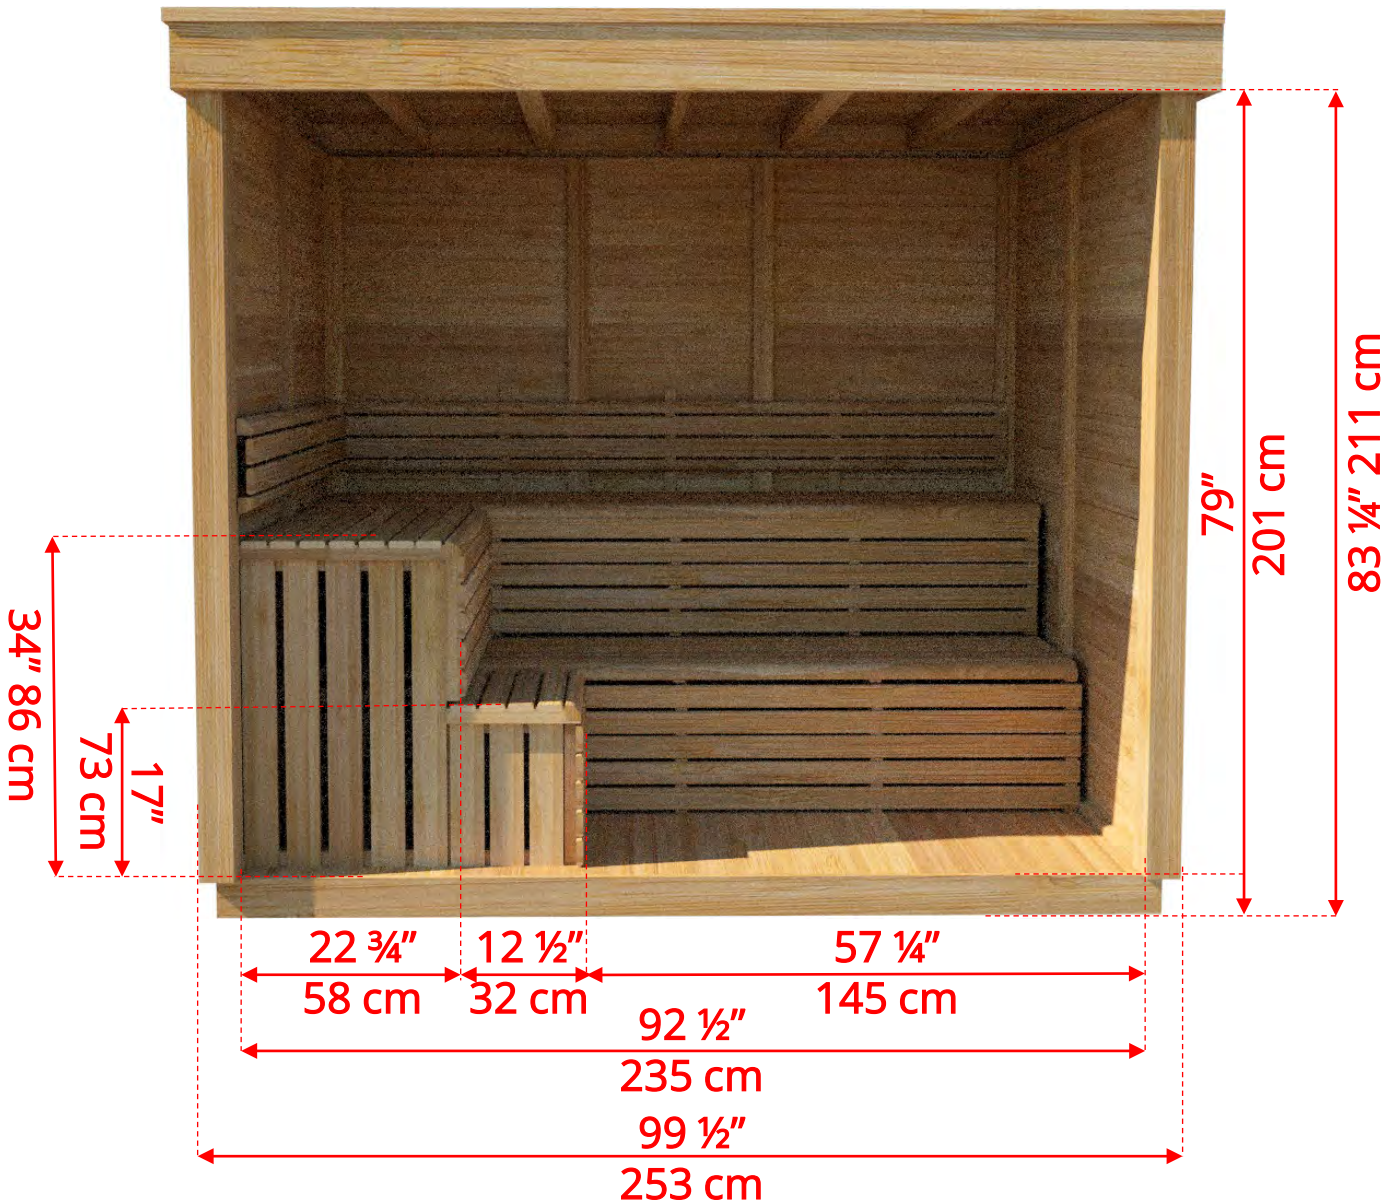

CU670 Outdoor Pure Cube Sauna

Manufactured by: