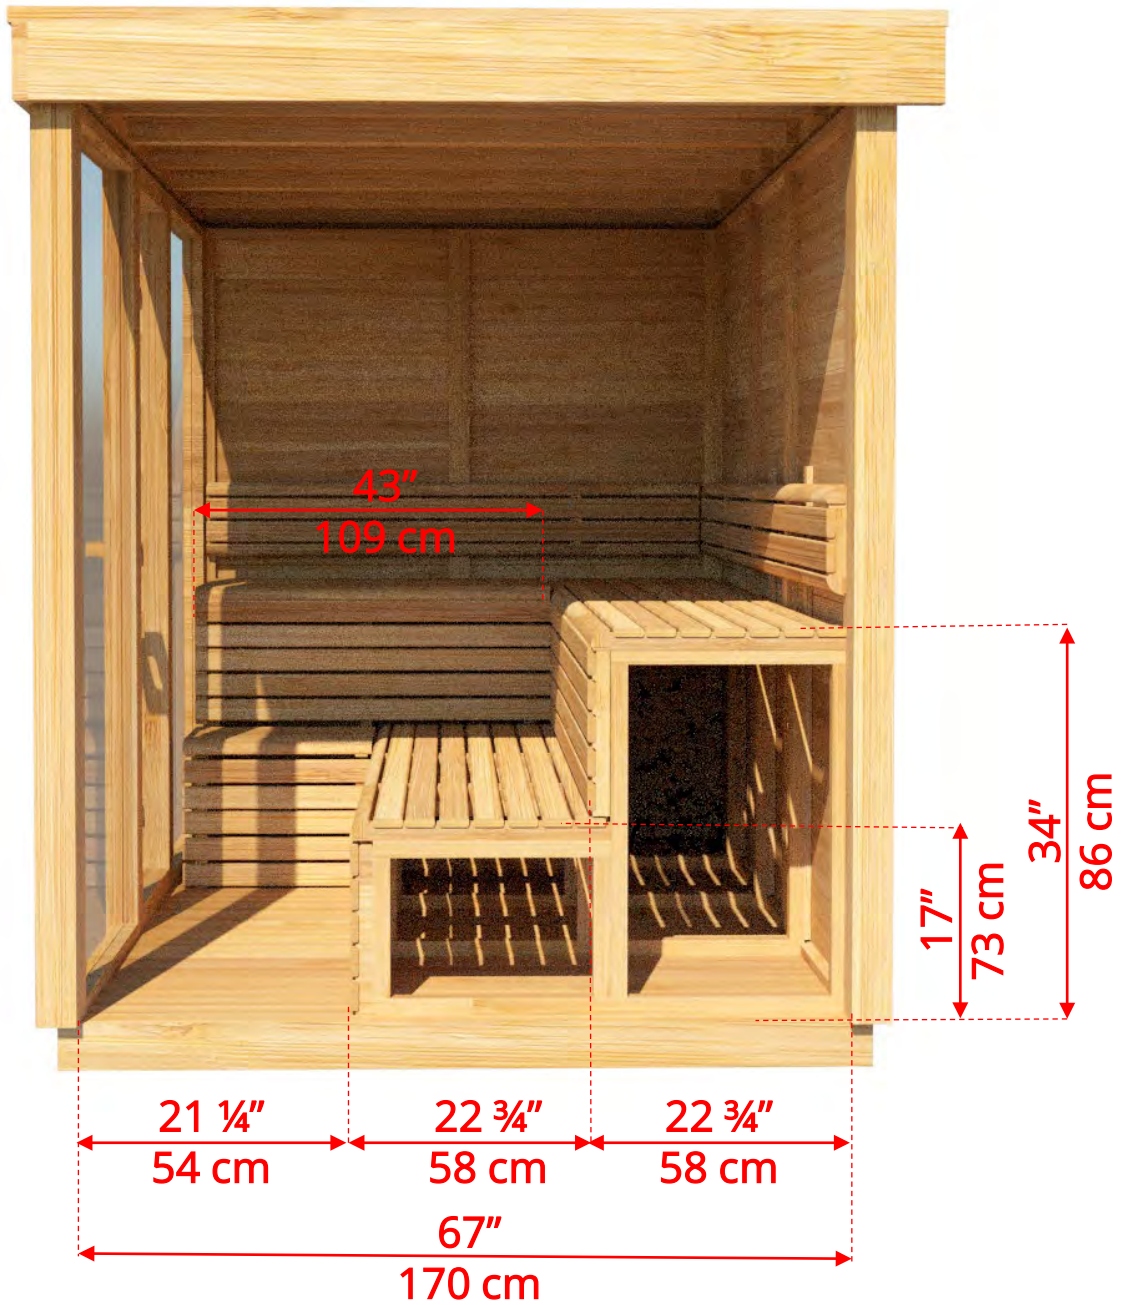

pure cübe

CU670

Outdoor Pure Cube Sauna

Manufactured by:

tel: 888-923-9813 | info@leisurecraft.com | web: www.leisurecraft.com