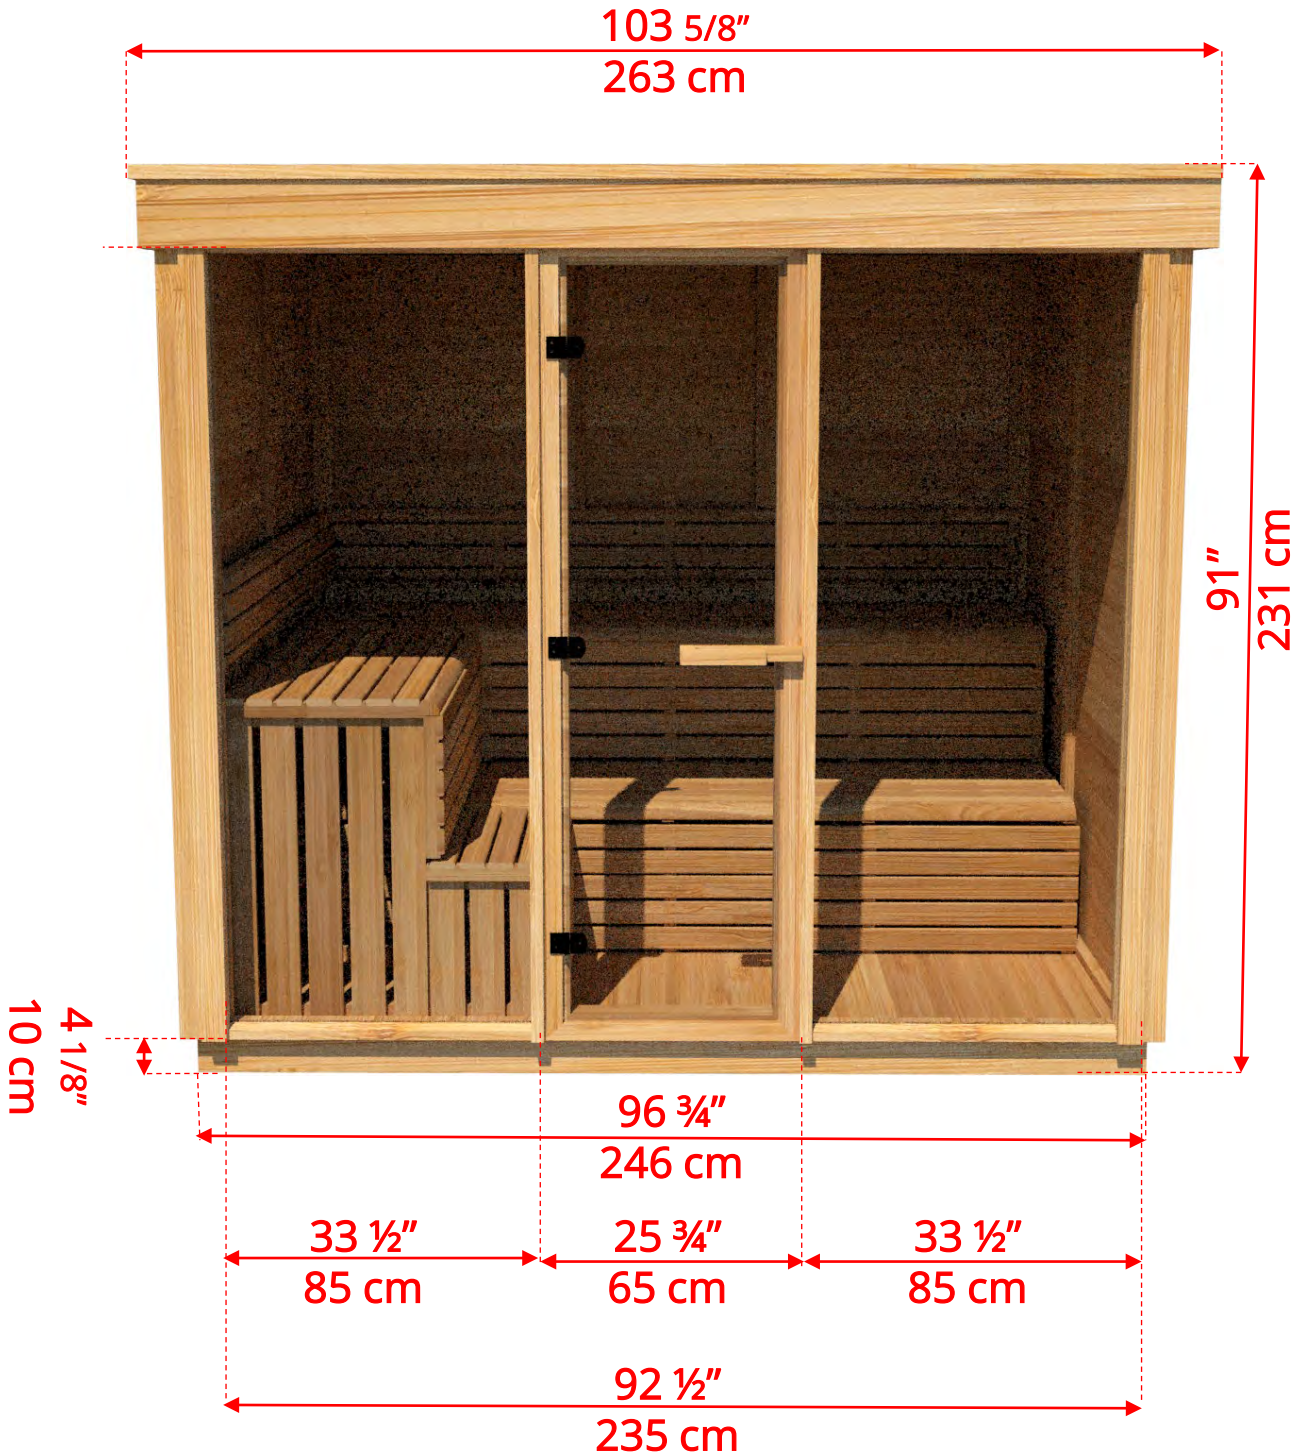

# CU670 Outdoor Pure Cube Sauna

Manufactured by: