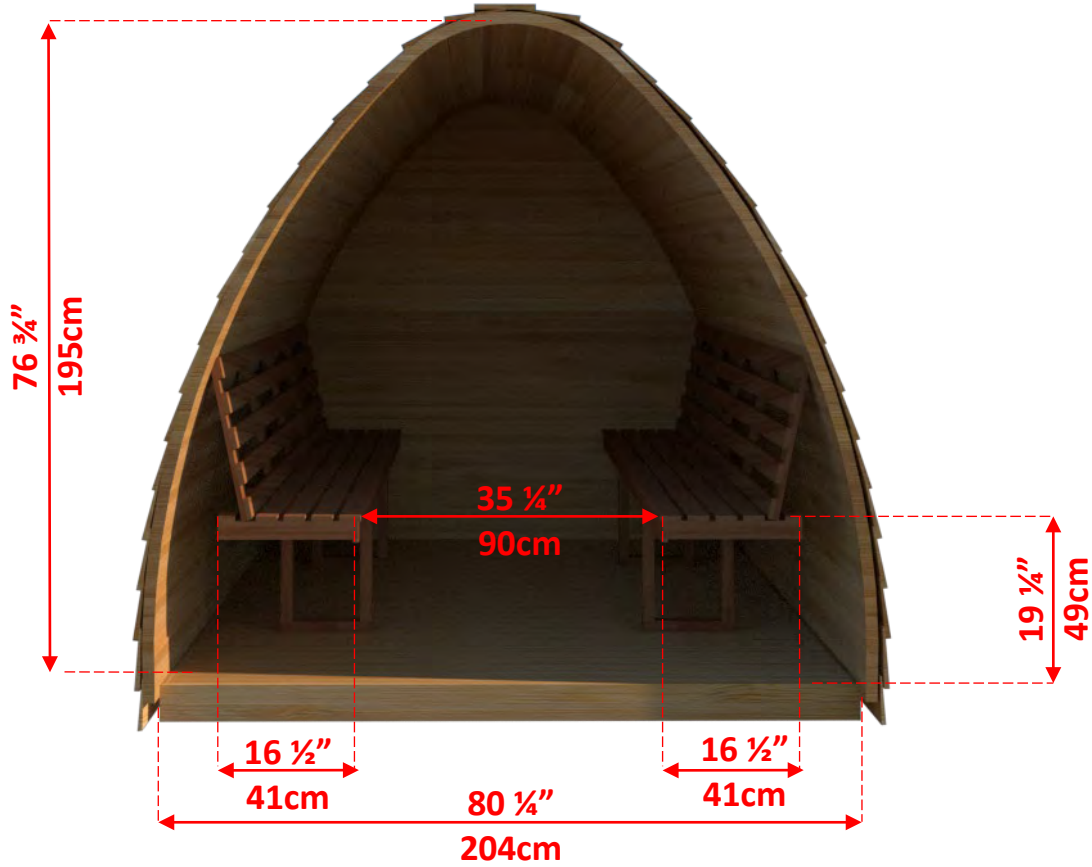

PSMINI

7' x 7' Western Red Cedar Mini Pod Sauna

PSMINI

7' x 7' Western Red Cedar Mini Pod Sauna

MINIPODLBENCH - L Bench on Back & 1 Side Wall

PSMINI

7' x 7' Western Red Cedar Mini Pod Sauna

MINIPODSIDE - Side Wall Benches

PSMINI

7' x 7' Western Red Cedar Mini Pod Sauna

Window Options

W8 - Pod Shaped Window in Back Wall

59 ½" (151cm) x 42" (107cm)

Available with L Bench or Side wall bench layout

* Only available with Electric Heater

W1 - Rectangle Window in Back Wall

20" (50cm) x 30" (76cm)

Available with L Bench or Side wall bench layout

* Only available with Electric Heater

PW2 - 2 Windows in Front Wall of POD Sauna

12" (30cm) x 26 ¼" (67cm)