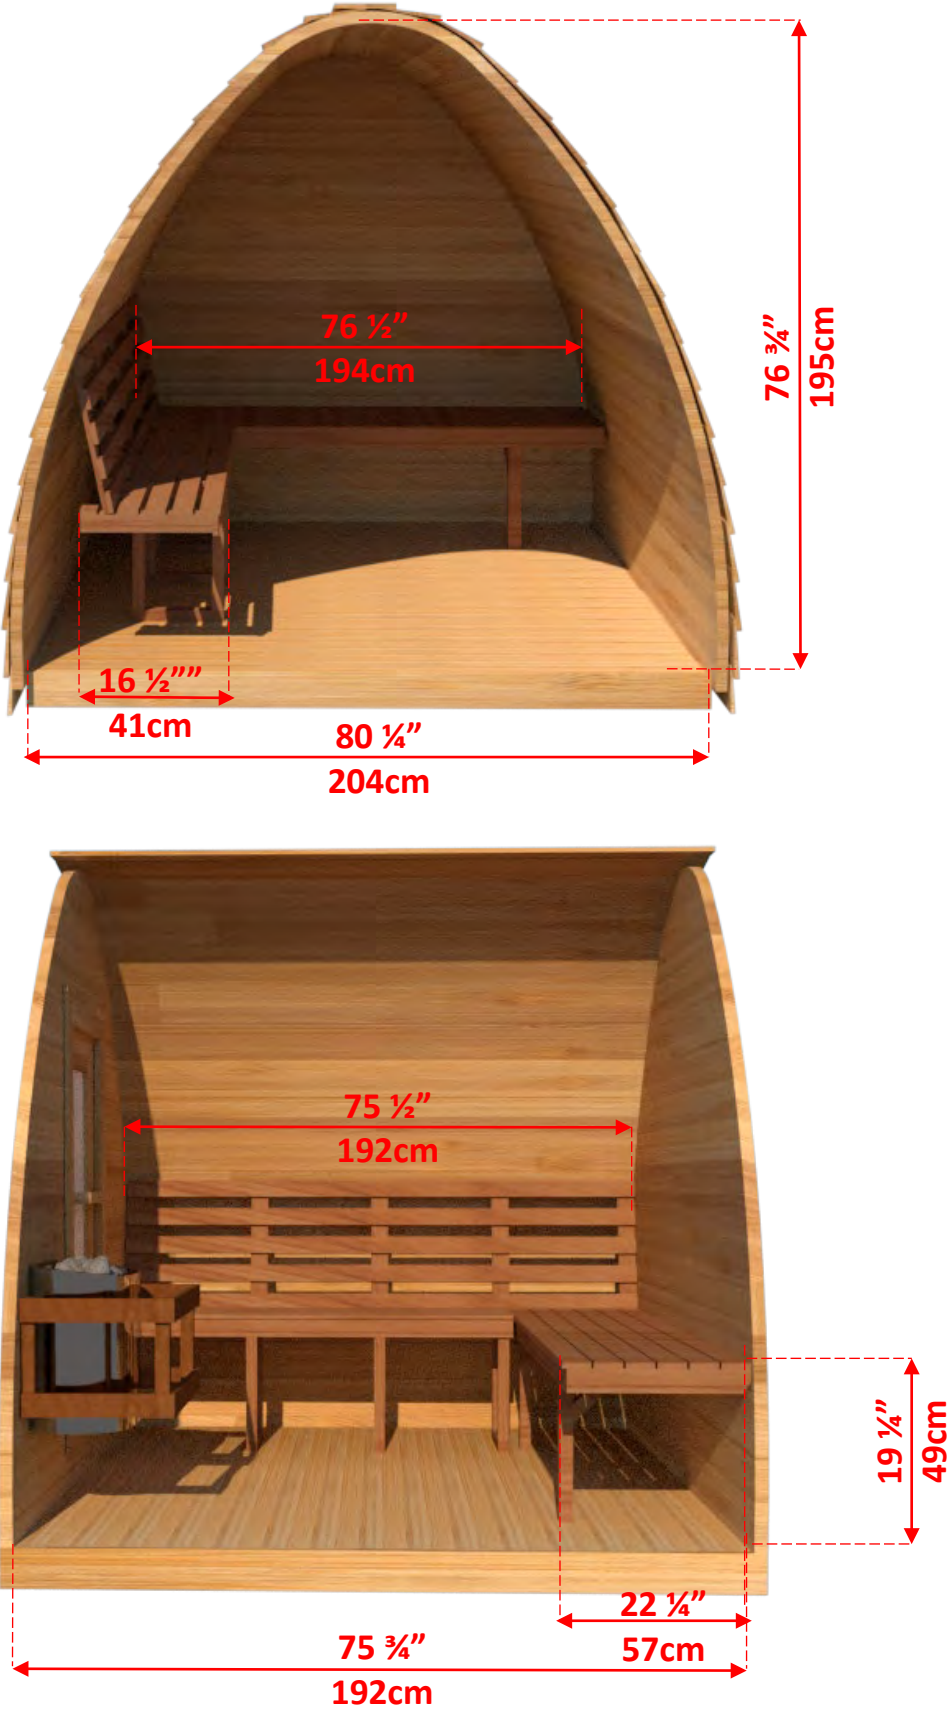

PSMINI

7' x 7' Western Red Cedar Mini Pod Sauna

PSMINI

7' x 7' Western Red Cedar Mini Pod Sauna

MINIPODLBENCH - L Bench on Back & 1 Side Wall

PSMINI

7' x 7' Western Red Cedar Mini Pod Sauna

MINIPODSIDE - Side Wall Benches

PSMINI

7' x 7' Western Red Cedar Mini Pod Sauna

Window Options

W8 - Pod Shaped Window in Back Wall

59 ½" (151cm) x 42" (107cm)

Available with L Bench or Side wall bench layout

* Only available with Electric Heater

W1 - Rectangle Window in Back Wall

20" (50cm) x 30" (76cm)

Available with L Bench or Side wall bench layout

* Only available with Electric Heater

PW2 - 2 Windows in Front Wall of POD Sauna

12" (30cm) x 26 ¼" (67cm)