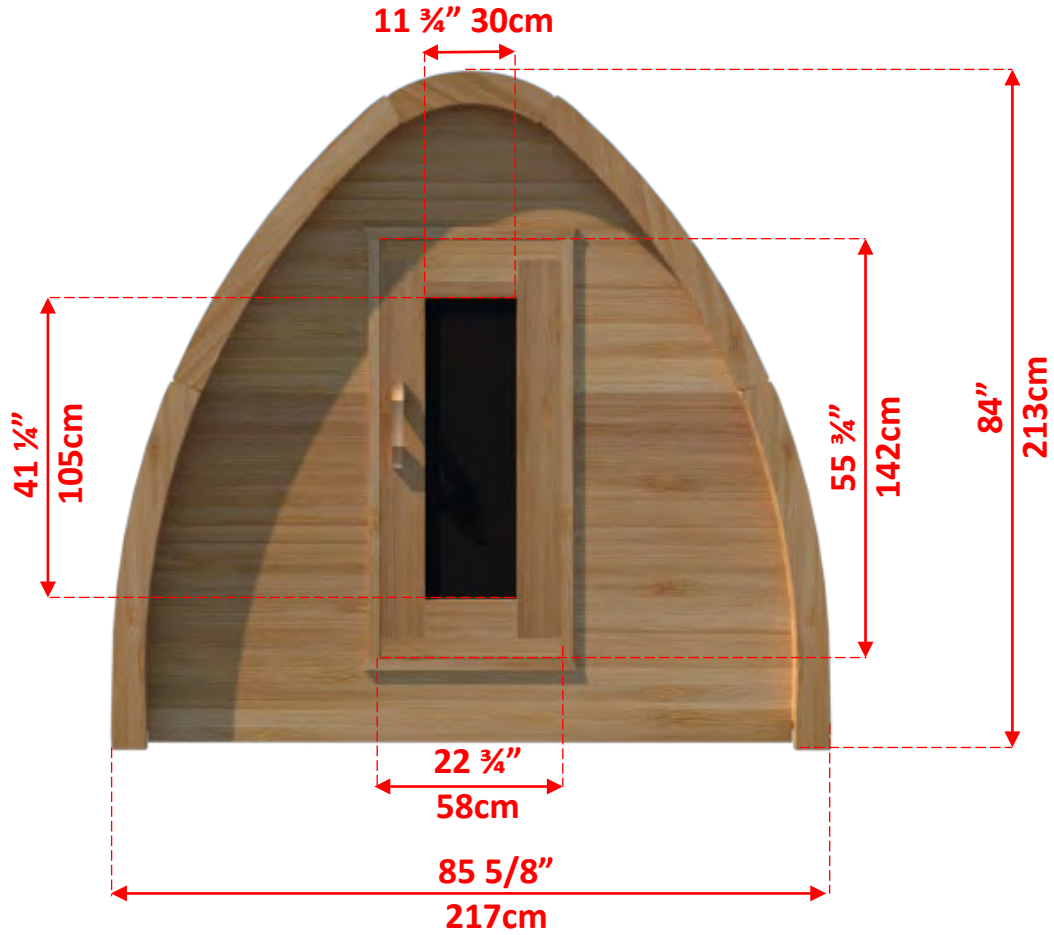

PSMINI

7' x 7' Western Red Cedar Mini Pod Sauna

PSMINI

7' x 7' Western Red Cedar Mini Pod Sauna

MINIPODLBENCH - L Bench on Back & 1 Side Wall

PSMINI

7' x 7' Western Red Cedar Mini Pod Sauna

MINIPODSIDE - Side Wall Benches

PSMINI

7' x 7' Western Red Cedar Mini Pod Sauna

Window Options

W8 - Pod Shaped Window in Back Wall

59 ½" (151cm) x 42" (107cm)

Available with L Bench or Side wall bench layout

* Only available with Electric Heater

W1 - Rectangle Window in Back Wall

20" (50cm) x 30" (76cm)

Available with L Bench or Side wall bench layout

* Only available with Electric Heater

PW2 - 2 Windows in Front Wall of POD Sauna

12" (30cm) x 26 ¼" (67cm)