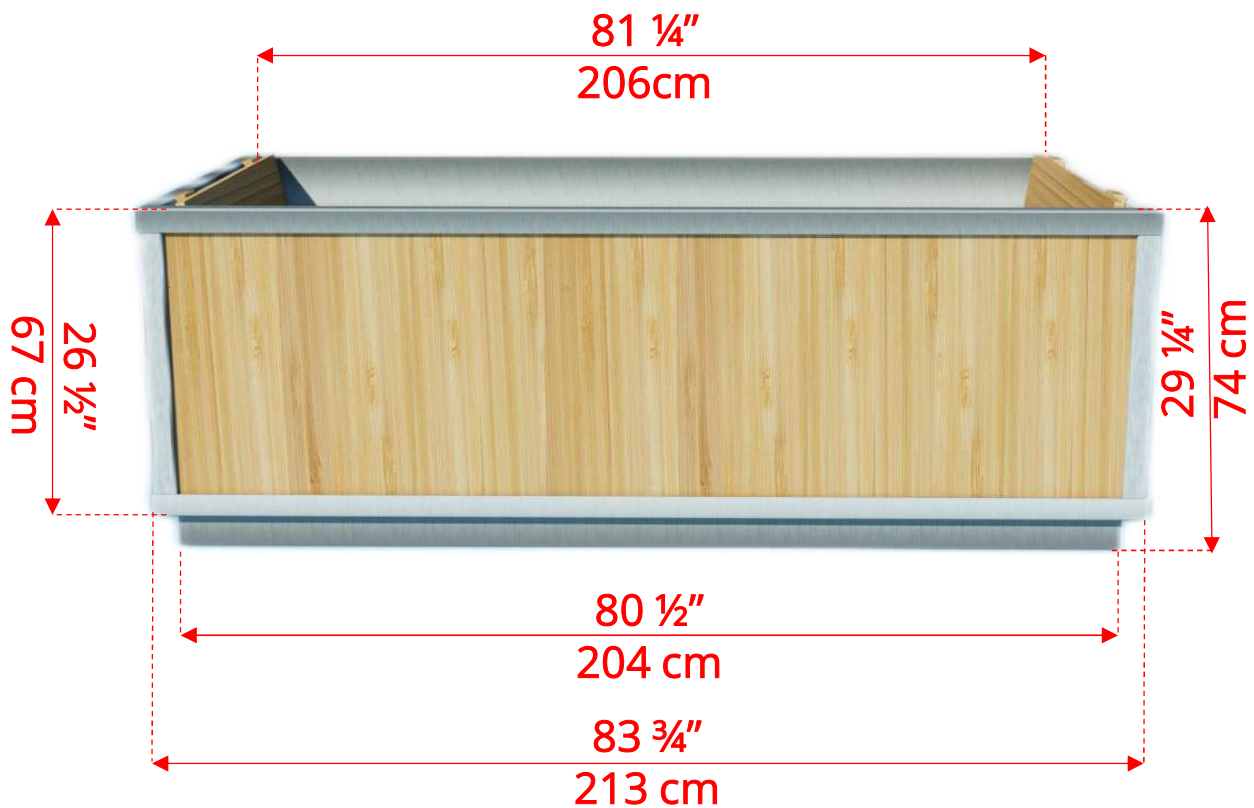

372CS

The Cascade Tub 3' x 7'

Shown with Wood Burning Heater
(Optional)

372CS

The Cascade Tub 3' x 7'

372CS

The Cascade Tub 3' x 7'