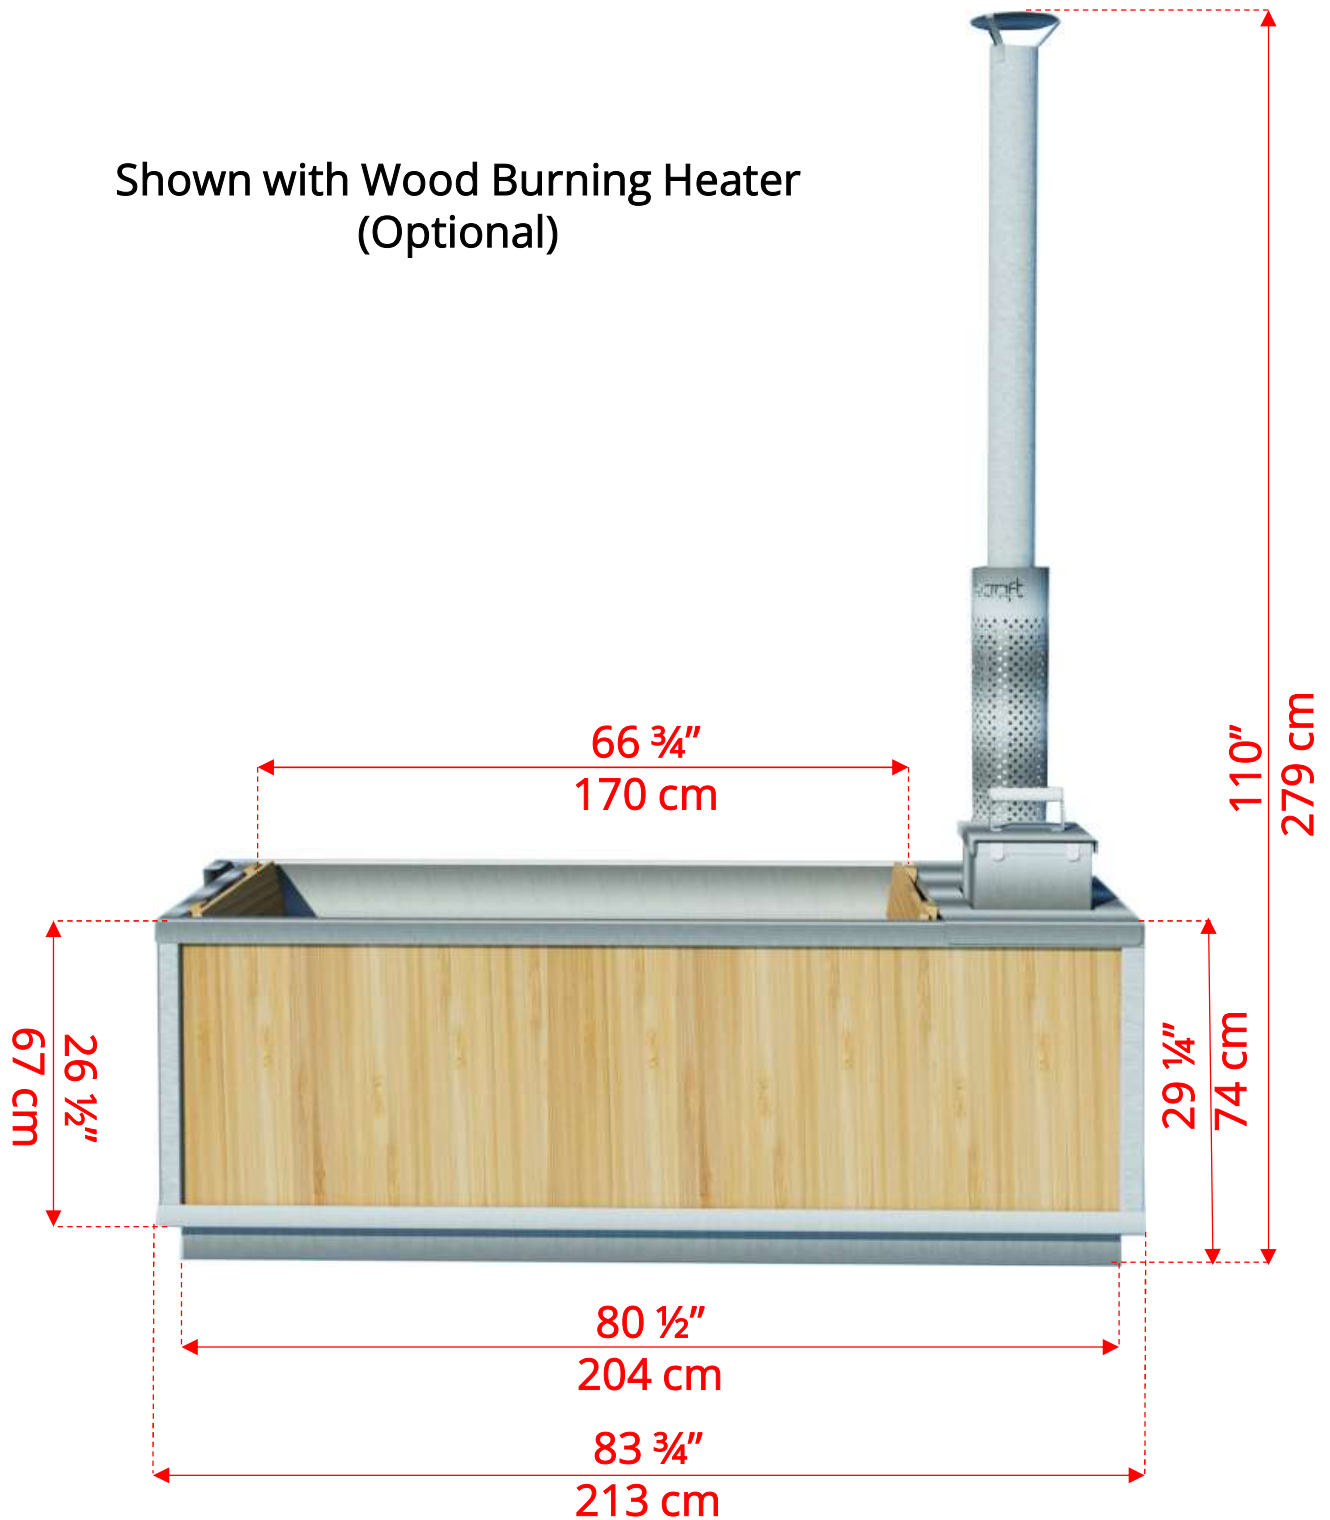

372CS

The Cascade Tub 3' x 7'

Shown with Wood Burning Heater
(Optional)

372CS

The Cascade Tub 3' x 7'

372CS

The Cascade Tub 3' x 7'