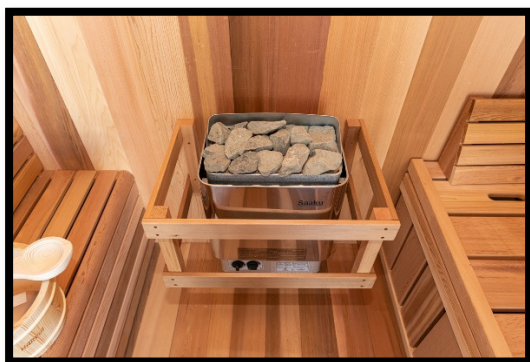

## Luna Sauna Heater Sizing Guidelines

Luna Sauna Size (cm)	8x6 244x182	8x7 244x214	8x8 244x244
Cubic Feet	286	332	384
Heat Up Time (Minutes)	20	20	20
Electric Heater Size	6kw	8kw	9kw
Power Supply (Volts)	240	240	240
Power Supply (Phase)	1 Phase	1 Phase	1 Phase
Breaker Required	40	50	50
Wire Size (Gauge)	10	8	8
Wood Heater Option	Yes	Yes	Yes